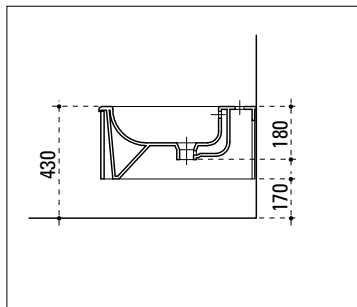

The sanitary wares have been designed to be wall hung and are composed of two parts, the ceramic part and the coating carter that is available in the different finishes offered. Fixings are included, while brackets are excluded.

## SCHEDA TECNICA BIDET / BIDET TECHNICAL DATASHEET

Il bidet viene fornito con foro rubinetetto e troppopieno con ghiera cromata.

The bidet is supplied with a mixer tap's hole and the overflow-device with a chrome fitting.

pianta / overhead view

sezione laterale / side view

sezione frontale / front view