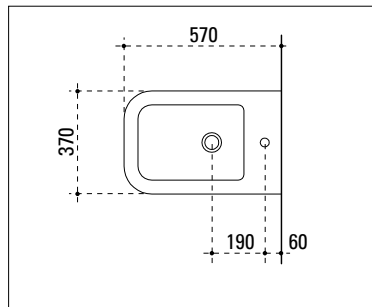

pianta / overhead view