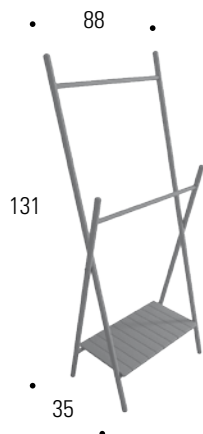

---

**portasalviette (piantana in castagno massello tinto - ripiano laccato opaco)**  
towel rail (structure in chestnut solid wood coloured – shelf mat lacquered)

**ART**  
98916

---

**portasalviette STEP (struttura laccata opaca - traversi Natural Wood o Solid Wood)**  
towel rail STEP (matt lacquered structure - boards in Natural Wood or Solid Wood)

**ART**  
98917 H.135  
98918 H.180

---

**sgabello (gambe in castagno massello tinto - seduta laccato opaco)**  
Stool (legs in chestnut solid wood coloured – sit mat lacquered)

**ART**  
98915

---