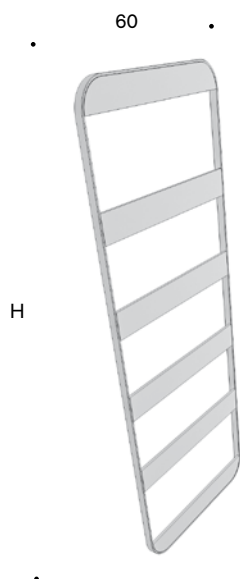

---

**portasalviette (piantana in castagno massello tinto - ripiano laccato opaco)**  
towel rail (structure in chestnut solid wood coloured – shelf mat lacquered)

**ART**  
98916

---

**portasalviette STEP (struttura laccata opaca - traversi Natural Wood o Solid Wood)**  
towel rail STEP (matt lacquered structure - boards in Natural Wood or Solid Wood)

**ART**  
98917 H.135  
98918 H.180

---

**sgabello (gambe in castagno massello tinto - seduta laccato opaco)**  
Stool (legs in chestnut solid wood coloured – sit mat lacquered)

**ART**  
98915

---