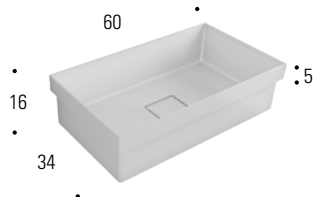

LAVABI INCASSO SOPRAPIANO

RECESSED OVERCOUNTER BASINS

- * lavabi forniti con piletta a scarico continuo
- * washbasins supplied with self-draining waste

Vasca / Bowl
L 59 x P 33 x H 12 cm

DEVA stonematt/stonelight/stone - tappo piletta in finitura

DEVA stonematt/stonelight/stone - supplied with plug in the same finish

- per basi p.50-60
- for 50-60 cm deep base units

- per specchiere in appoggio, consultare ufficio commerciale
- for standing mirror, refer to sales Department