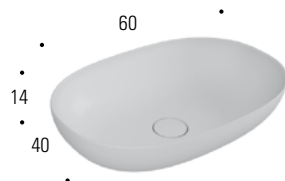

\* lavabi forniti con piletta a scarico continuo  
\* washbasins supplied with self-draining waste

---

Vasca / Bowl  
L 58 x P 38 x H 14 cm

---

**AMOYO in stonematt/stonelight/stone - tappo piletta in finitura**  
AMOYO stonematt/stonelight/stone - supplied with plug in the same finish

-per basi p.50-60  
-for 50-60 cm deep base units

stone: 33 colori opachi edoné  
stone: edoné 33 matt colours

**ART**

- \* 9505SM stonematt
  - \* 9505SL stonelight
  - \* 9505SC stone color
-