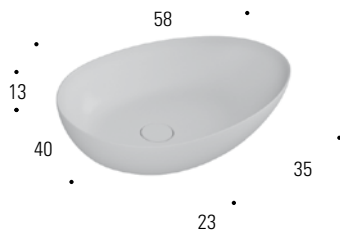

- \* lavabi forniti con piletta a scarico continuo
- \* washbasins supplied with self-draining waste

Vasca / Bowl  
L 57 x P 39 x H 11 cm

**OVO stonematt/stonelight/stone - tappo piletta in finitura**

OVO stonematt/stonelight/stone - supplied with plug in the same finish

- per basi p.36-50-60 su base p.36 rubinetto laterale
- for 36-50-60 cm deep base units. With 36 cm deep base unit, mixer tap on the side

stone: 33 colori opachi edoné  
stone: edoné 33 matt colours

**ART**