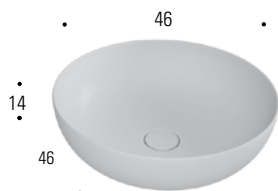

LAVABI APPOGGIO

BASINS STANDING OVER THE TOP

- * lavabi forniti con piletta a scarico continuo
- * washbasins supplied with self-draining waste

Vasca / Bowl
L 45 x P 45 x H 12 cm

CATINO stonematt/stonelight/stone - tappo piletta in finitura

CATINO stonematt/stonelight/stone - supplied with plug in the same finish

- per base p.36-50-60 su base p.36 rubinetto laterale
- for 36-50-60 cm deep base units. With 36 cm deep base unit, mixer tap on the side

stone: 33 colori opachi edoné
stone: edoné 33 matt colours

ART

- * 9510SM stonematt
- * 9510SL stonelight
- * 9510SC stone color