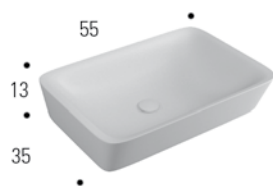

\* lavabi forniti con piletta a scarico continuo  
\* washbasins supplied with self-draining waste

Vasca / Bowl  
L 54 x P 34 x H 11 cm

**POSEIDONE in stonematt/stonelight/stone - tappo piletta in finitura**  
POSEIDONE stonematt/stonelight/stone - supplied with plug in the same finish

-per basi p.50-60  
-for 50-60 cm deep base units

stone: 33 colori opachi edoné  
stone: edoné 33 matt colours

**ART**

- \* 9517SM stonematt
- \* 9517SL stonelight
- \* 9517SC stone color