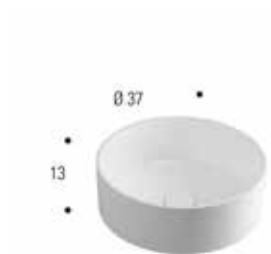

* lavabi forniti con piletta a scarico continuo
* washbasins supplied with self-draining waste

Vasca / Bowl
L 35 x P 35 x H 11 cm

EROS stonematt/stonelight - tappo piletta in finitura
EROS stonematt/stonelight - supplied with plug in the same finish

-per basi p.50-60
-for 50-60 cm deep base units

ART

- * 9515SM stonematt
 - * 9515SL stonelight
-