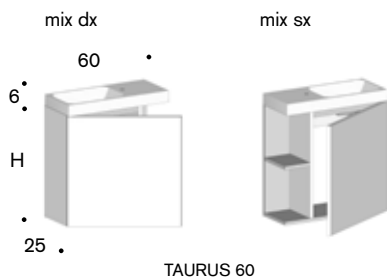

# LAVAMANI SOSPESI P 25 / COMPRESI DI LAVABO

WASH-HAND P 25 / INCLUDING THE BASIN

Lavabo in Pietrabianca / apertura push-pull  
Washbasins Pietrabianca / push-pull opening

TAURUS 45

TAURUS 60

Vasca / Bowl  
L 34 x P 22 x H 11 cm

Vasca / Bowl  
L 34 x P 22 x H 11 cm

nobilitato	laccato opaco	laccato lucido	natural wood	solid wood
ennobled	matt lacquered	glossy lacquered	natural wood	solid wood
		castagno tinto laccato		
		lacquered painted chestnut		

a richiesta: lavabo in pietraopaca  
upon request: washbasin in pietraopaca

1 anta dx - sx  
1 right or left door

L	H	ART
45	48	790125
	60	791125
	72	792125

1 anta dx - sx e vano a giorno  
1 right or left door and open compartement