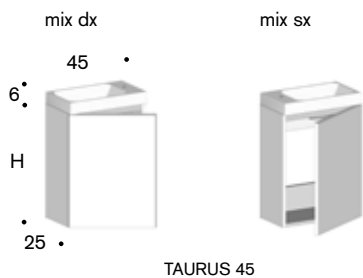

L	H	ART
45	48	790125
	60	791125
	72	792125

1 anta dx - sx e vano a giorno
1 right or left door and open compartement