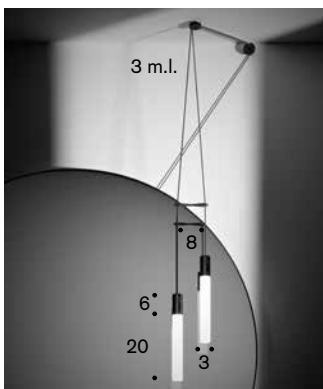

HOPPER 1, attacco a soffitto IP44
HOPPER 1, fixing on the ceiling IP44

lampada led 5w - 700 mA / led spotlight 5w - 700mA

ART
9227

HOPPER 2, attacco a soffitto IP44
HOPPER 2, fixing on the ceiling IP44

lampada led 10w - 700mA / led spotlight 10w - 700mA