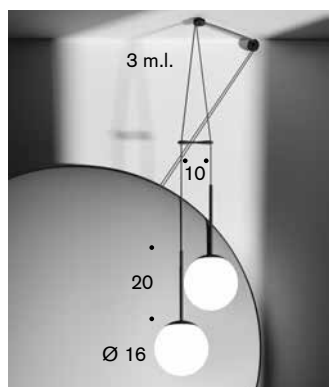

BALLA 1, attacco a soffitto IP44
BALLA 1, fixing on the ceiling IP44

lampada led 5w - 700mA / led spotlight 5w - 700mA

ART
9223

BALLA 2, attacco a soffitto IP44
BALLA 2, fixing on the ceiling IP44

lampada led 10w - 700mA / led spotlight 10w - 700mA

ART
9224