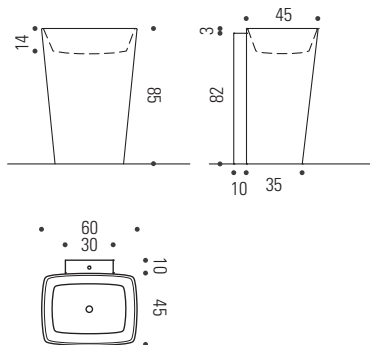

* lavabi forniti con piletta a scarico continuo
* washbasins supplied with self-draining waste

Vasca / Bowl
L 56 x P 41 x H 15 cm

DORICO A PARETE in stonematt
DORICO fixing on the wall stonematt

-a parete rubinetto sul lavabo e fissaggio a pavimento - a richiesta disponibile senza foro rubinetto
-fixing on the wall and on the floor. Mixer tap placed on the basin - on demand it is available without hole for mixer tap