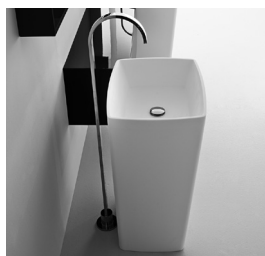

\* lavabi forniti con piletta a scarico continuo  
\* washbasins supplied with self-draining waste

Vasca / Bowl  
L 56 x P 41 x H 15 cm

**DORICO CENTRO STANZA in stonematt**  
DORICO ON ROOM'S CENTER stonematt

-centro stanza scarico e fissaggio a pavimento  
-to be placed in the center of the room. Basin and waste water device fixing on the floor

**ART**  
\* 9494