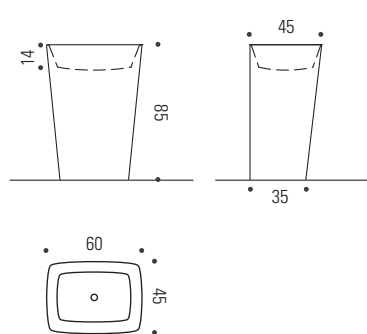

\* lavabi forniti con piletta a scarico continuo  
\* washbasins supplied with self-draining waste

Vasca / Bowl  
L 56 x P 41 x H 15 cm

**DORICO CENTRO STANZA in stonematt**  
DORICO ON ROOM'S CENTER stonematt

-centro stanza scarico e fissaggio a pavimento  
-to be placed in the center of the room. Basin and waste water device fixing on the floor

**ART**  
\* 9494