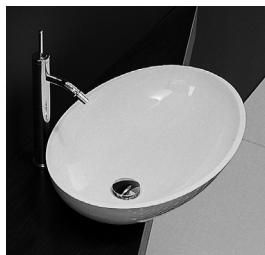

# LAVABI APPOGGIO

BASINS STANDING OVER THE TOP

- \* lavabi forniti con piletta a scarico continuo
- \* washbasins supplied with self-draining waste

Vasca / Bowl  
L 56 x P 38 x H 10 cm

## EGG in ceramica

EGG ceramic

- per basi p.36-50-60 su base p.36 rubinetto laterale
- for 36-50-60 cm deep base units. With 36 cm deep base unit, mixer tap on the side

ART

\* 9469