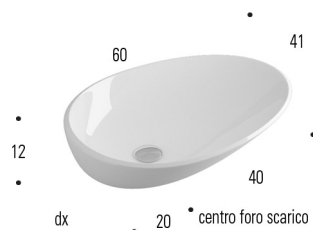

# LAVABI APPOGGIO

BASINS STANDING OVER THE TOP

- \* lavabi forniti con piletta a scarico continuo
- \* washbasins supplied with self-draining waste

Vasca / Bowl  
L 56 x P 38 x H 10 cm

## EGG in ceramica

EGG ceramic

- per basi p.36-50-60 su base p.36 rubinetto laterale
- for 36-50-60 cm deep base units. With 36 cm deep base unit, mixer tap on the side

ART

\* 9469