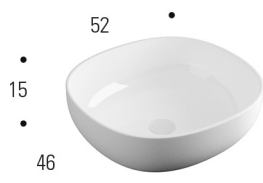

* lavabi forniti con piletta a scarico continuo
* washbasins supplied with self-draining waste

Vasca / Bowl
L 41 x P 41 x H 13 cm

Vasca / Bowl
L 49 x P 44 x H 13 cm

Vasca / Bowl
L 59 x P 37 x H 13 cm

NORMA 42-50-60 in ceramica - tappo piletta in finitura

NORMA 42-50-60 ceramic - supplied with plug in the same finish

-per basi p.50-60
-for 50-60 cm deep base units

ART

* 95201BL **norma 42** (bianco lucido / glossy white)

* 95201BO **norma 42** (bianco opaco / matt white)

* 95205BO **norma 60** (bianco opaco / matt white)

* 95205NO **norma 60** (nero opaco / matt black)