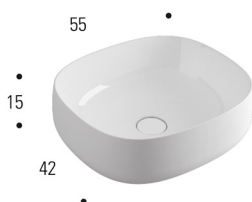

* lavabi forniti con piletta a scarico continuo
* washbasins supplied with self-draining waste

Vasca / Bowl
L 53 x P 40 x H 11 cm

Vasca / Bowl
L 68 x P 38 x H 9 cm

TROY 55-70 in ceramica - tappo piletta in finitura
TROY 55-70 ceramic - supplied with plug in the same finish

-per basi p.50-60
-for 50-60 cm deep base units

ART

* 9466 troy 55

* 9468 troy 70