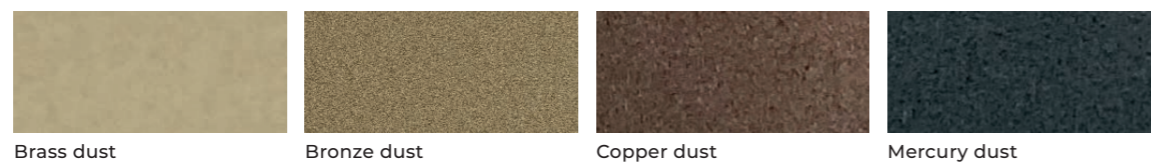

GAMMA COLORI LACCATO

Lacquered colours

Scelta di toni, sfumature particolari, accostamenti o contrapposizioni. Il colore è senza dubbio uno dei grandi protagonisti nel determinare la personalità di uno spazio e dell'atmosfera che un arredo andrà a creare. Per questo Edoné dedica particolare cura nell'individuare la gamma colori da mettere a disposizione.

Una scelta ampia, tra colori lucidi o opachi, ma sempre all'interno di quei canoni di personalità ed eleganza che Edoné ritiene fondamentali per il proprio brand. La gamma colori laccati Edoné è quello spazio di creatività in cui l'identità dell'azienda si confronta e si fonde con la personalità del progettista e del cliente.

Uno spazio in costante evoluzione, assolutamente attento alle esigenze di personalizzazione del prodotto e alla qualità delle soluzioni tecniche utilizzate nel processo di produzione.

Choice of tones, special nuances, combinations, contrasts. The colour is undoubtedly one of the major players in determining the personality of a space and of the atmosphere created by a piece of furniture. For this reason, Edoné pays special attention in choosing the range of colours of its products.

The choice is wide and includes both matt and glossy colours, without losing sight of the strict aesthetic standards of elegance and personality that are essential to Edoné. The wide range of colours gives life to a creative space where the brand identity compares and merges with the personality of the designer and the final user.

The focus revolves around the need of a fully customisable product that maintains the highest qualitative standards in all its production phases, to create a constantly evolving space.

METALLIZZATI Metal

DUST