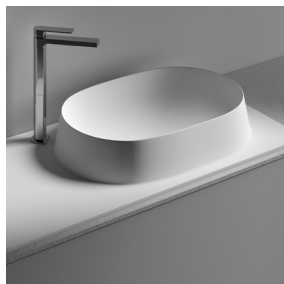

\* lavabi forniti con piletta a scarico continuo

**Vasca**  
L 57 x P 36 x H 11 cm

stone: 41 colori opachi Edoné  
stone: Edoné 41 matt colours

## CALDERA dx - sx in stonematt/stonelight/stone color/warm by kerakoll/grit resina bio/grit stone - tappo piletta in finitura

CALDERA dx - sx in stonematt/stonelight/stone color/warm by kerakoll/grit resina bio/grit stone - drain plug in finish