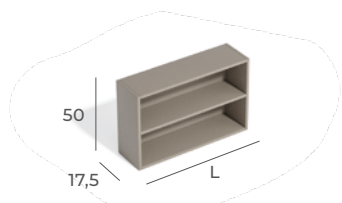

Libreria laterale per vasca
Side shelf for bathtub

Mdf laccato opaco	Essenze	Natural wood
LIB0004	LIB0005	LIB0006