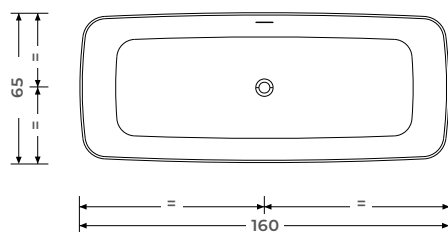

Technical Information

Vasca dotata di troppopieno
Bathtub equipped with overflow

ZENITH	
MISURA	L 160 P 65 H 50
PESO*	72 kg
CAPACITÀ*	243 litri
DIMENSIONS	L 160 W 65 H 50
WEIGHT*	72 kg
CAPACITY*	243 liters