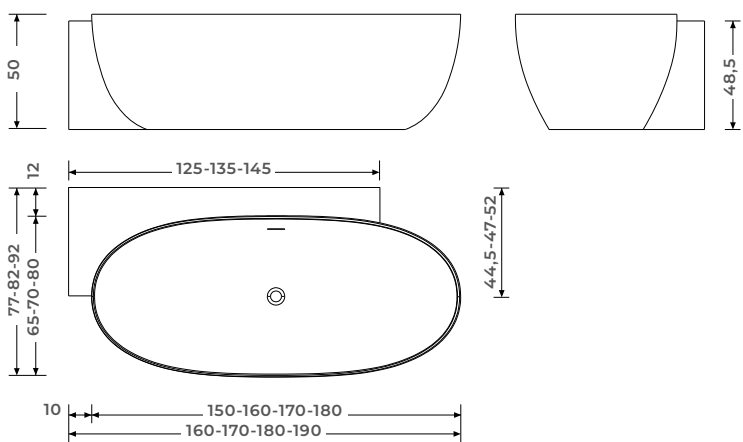

Stones

GRIT STONE

INFORMAZIONI TECNICHE

Technical Information

ZODIAC ISOLA

Tutte le vasche Zodiac sono dotate di troppopieno
All Zodiac bathtubs are equipped with an overflow.

	ZODIAC 150	ZODIAC 160	ZODIAC 170	ZODIAC 180
MISURA	L 150 P 65 H 50	L 160 P 70 H 50	L 170 P 80 H 50	L 180 P 80 H 50
PESO*	100 kg	105 kg	116 kg	133 kg
CAPACITÀ*	210 litri	256 litri	305 litri	330 litri
DIMENSIONS	L 150 W 65 H 50	L 160 W 70 H 50	L 170 W 80 H 50	L 180 W 80 H 50
WEIGHT*	100 kg	105 kg	116 kg	133 kg
CAPACITY*	210 liters	256 liters	305 liters	330 liters

*Dati indicativi riferiti alla sola vasca
Indicative data referring to the bathtub only

ZODIAC CENTRALE

ZODIAC ANGOLARE
DX/SX

ZODIAC NICCHIA

*Muretto con lunghezza massima 200cm.
Per lunghezze superiori contattare l'ufficio
commerciale.
Wall with a maximum length of 200 cm.
For longer lengths, please contact the sales office.