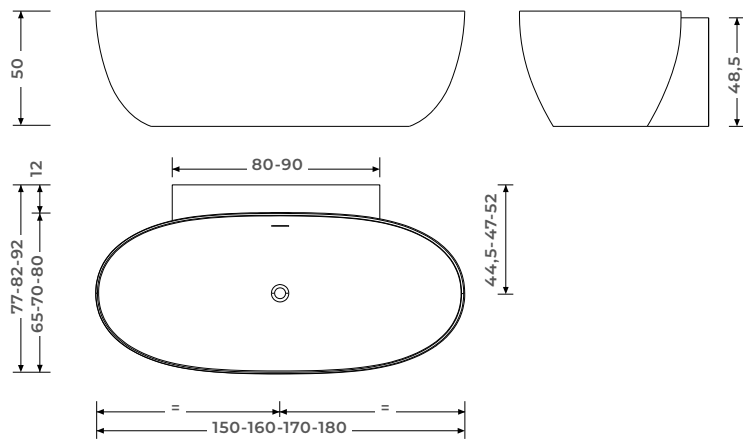

Stones

GRIT STONE

INFORMAZIONI TECNICHE

Technical Information

ZODIAC ISOLA

Tutte le vasche Zodiac sono dotate di troppopieno
All Zodiac bathtubs are equipped with an overflow.

	ZODIAC 150	ZODIAC 160	ZODIAC 170	ZODIAC 180
MISURA	L 150 P 65 H 50	L 160 P 70 H 50	L 170 P 80 H 50	L 180 P 80 H 50
PESO*	100 kg	105 kg	116 kg	133 kg
CAPACITÀ*	210 litri	256 litri	305 litri	330 litri
DIMENSIONS	L 150 W 65 H 50	L 160 W 70 H 50	L 170 W 80 H 50	L 180 W 80 H 50
WEIGHT*	100 kg	105 kg	116 kg	133 kg
CAPACITY*	210 liters	256 liters	305 liters	330 liters

*Dati indicativi riferiti alla sola vasca
Indicative data referring to the bathtub only

ZODIAC CENTRALE

ZODIAC ANGOLARE
DX/SX

ZODIAC NICCHIA

*Muretto con lunghezza massima 200cm.
Per lunghezze superiori contattare l'ufficio
commerciale.
Wall with a maximum length of 200 cm.
For longer lengths, please contact the sales office.