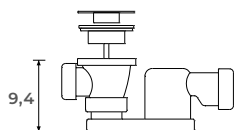

*Dati indicativi riferiti alla sola vasca
Indicative data referring to the bathtub only

ZODIAC CENTRALE

ZODIAC ANGOLARE
DX/SX

ZODIAC NICCHIA

*Muretto con lunghezza massima 200cm.
Per lunghezze superiori contattare l'ufficio
commerciale.
Wall with a maximum length of 200 cm.
For longer lengths, please contact the sales office.

Muretto ispezionabile incluso
Inspectable freestanding wall included

COPRI PILETTA

Drain Cover

Copri piletta materica
Textured drain cover

Bianco	Colori Edoné	Colori NCS/RAL	Grit Stone
INCLUSA <i>included</i> WGR0050	INCLUSA <i>included</i> WGR0051	INCLUSA <i>included</i> WGR0052	INCLUSA <i>included</i> WGR0053

PILETTE DI SCARICO

Drain Outlet

Piletta click-clack
Click-clack drain

INCLUSA
included
WPL0018

ACCESSORI

Accessories

Mensola porta oggetti per vasca
Bathtub storage shelf

Bianco	Natural Wood
TVV0001	TVV0002