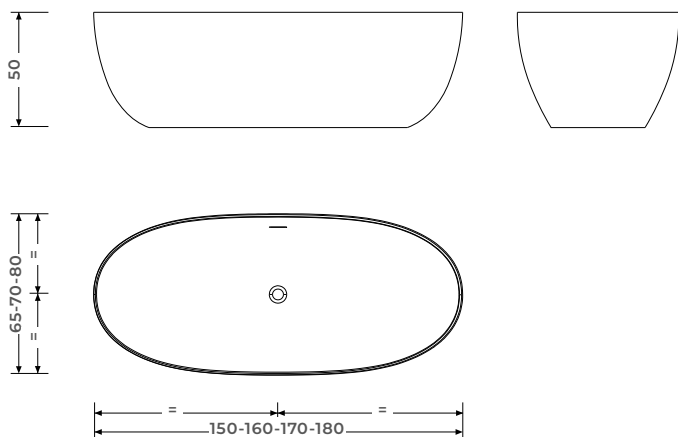

Stones

GRIT STONE

INFORMAZIONI TECNICHE

Technical Information

ZODIAC ISOLA

Tutte le vasche Zodiac sono dotate di troppopieno
All Zodiac bathtubs are equipped with an overflow.

	ZODIAC 150	ZODIAC 160	ZODIAC 170	ZODIAC 180
MISURA	L 150 P 65 H 50	L 160 P 70 H 50	L 170 P 80 H 50	L 180 P 80 H 50
PESO*	100 kg	105 kg	116 kg	133 kg
CAPACITÀ*	210 litri	256 litri	305 litri	330 litri
DIMENSIONS	L 150 W 65 H 50	L 160 W 70 H 50	L 170 W 80 H 50	L 180 W 80 H 50
WEIGHT*	100 kg	105 kg	116 kg	133 kg
CAPACITY*	210 liters	256 liters	305 liters	330 liters

*Dati indicativi riferiti alla sola vasca
Indicative data referring to the bathtub only

ZODIAC CENTRALE

ZODIAC ANGOLARE
DX/SX

ZODIAC NICCHIA

*Muretto con lunghezza massima 200cm.
Per lunghezze superiori contattare l'ufficio
commerciale.
Wall with a maximum length of 200 cm.
For longer lengths, please contact the sales office.